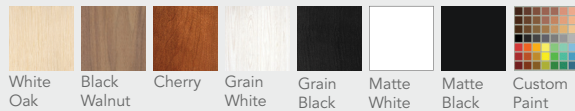

FINISH OPTIONS

Available Models

MODEL ID	DESCRIPTION	HEIGHT	WIDTH	DEPTH*
EDGE-SPB	Edge System for Sonos® Playbar® (includes grill)**	TV + 9.75"	TV + 2.5"	4.5"

*Depth may vary depending on depth of the TV; **EDGE-SPB does not include Sonos Playbar