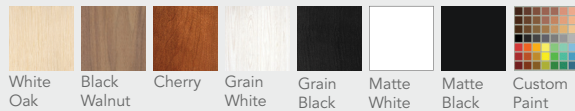

DESCRIPTION

Enhance your home theater with Edge, a custom-built, solid hardwood frame and sophisticated mounting system that elegantly encases any TV and soundbar from Leon Speakers. Designed to conceal all borders of the display and speakers while providing ventilation for the electronics, Edge is available in a variety of finishes to bring a streamlined aesthetic to any home theater.

KEY FEATURES

- Handcrafted from domestic or exotic hardwoods
- Available in White Oak, Black Walnut, Cherry, Grain White, Grain Black, Matte White, Matte Black, or any custom paint color
- Accommodates any TV and soundbar from Leon Speakers
- Built-in look without the added cost and construction
- Magnetic frame is easily removed for service or maintenance
- Includes TV mount with leveling adjustments
- Hides all wiring, TV sides, top & bottom
- Proudly custom-built in the USA

FINISH OPTIONS

Available Models

MODEL ID	DESCRIPTION	HEIGHT	WIDTH	DEPTH*
EDGE-33UX	Edge System with Leon Horizon Hz33UX soundbar	TV + 9.25"	TV + 2.5"	3.5"
EDGE-OTO	Edge System with Leon HzOTO powered soundbar	TV + 9.25"	TV + 2.5"	3.5"
EDGE-44UX	Edge System with Leon Horizon Hz44UX soundbar	TV + 10.25"	TV + 2.5"	4.5"