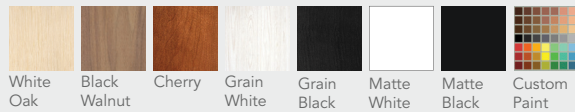

FINISH OPTIONS

Available Models

MODEL ID	DESCRIPTION	HEIGHT	WIDTH	DEPTH*
EDGE-TV	Edge System without speaker	TV + 2.5"	TV + 2.5"	3.5"

*Depth may vary depending on depth of the TV;