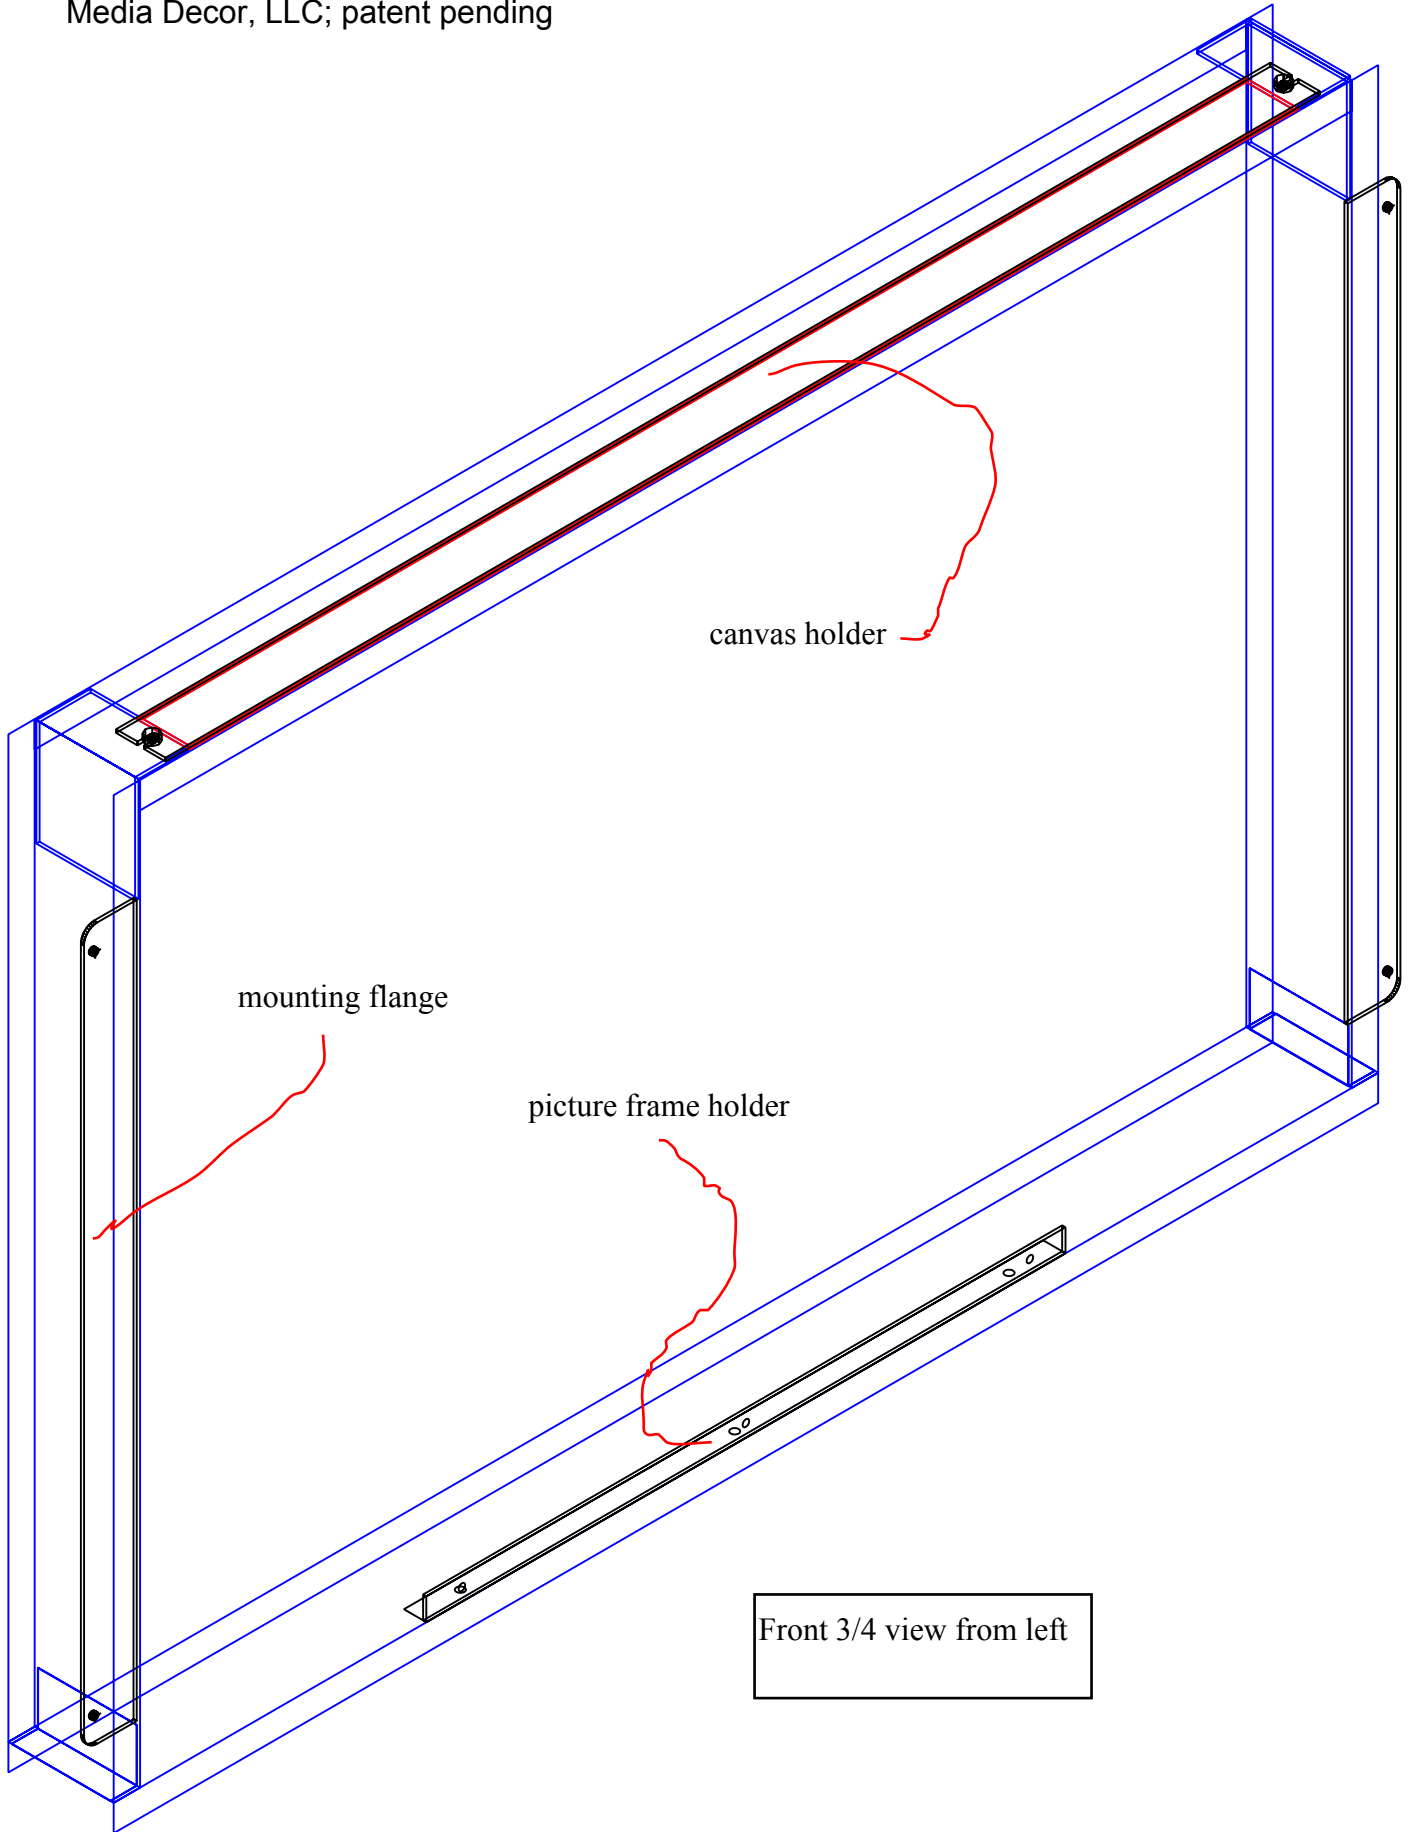

TYPICAL HIDE AND CHIC MOTORIZED ART FRAME

canvas holder

mounting flange

picture frame holder

Front 3/4 view from left

mounting flange

aluminum structure
6061 alum .1250

FRONT VIEW OF TYPICAL HIDE AND CHIC MOTORIZED ART FRAME