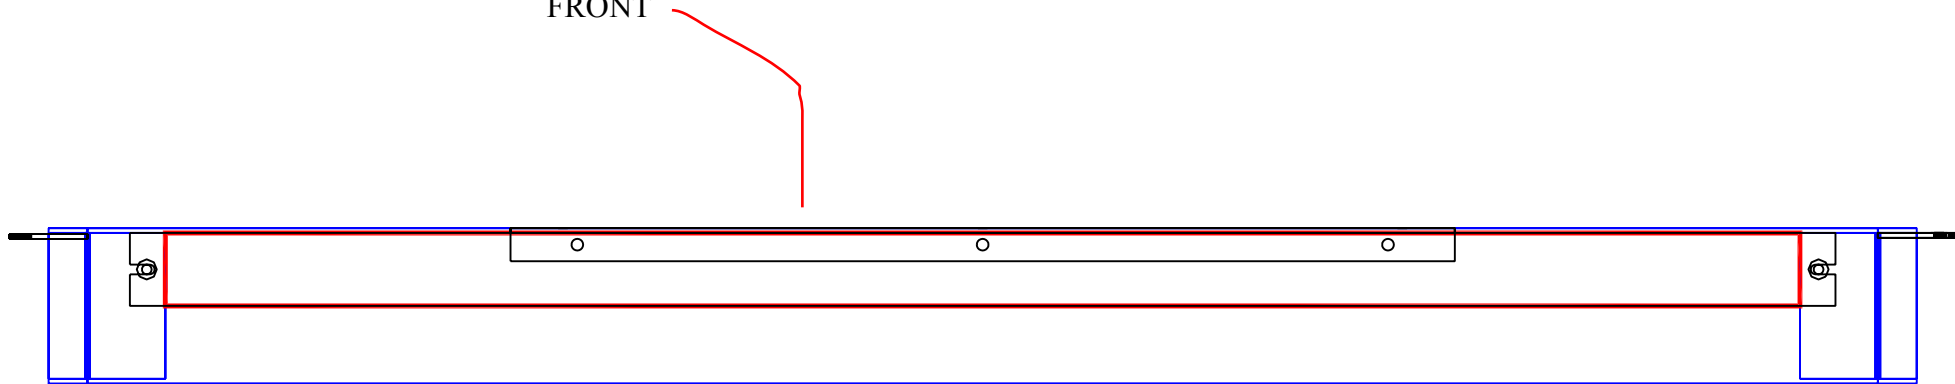

Media Decor, LLC; patent pending

FRONT

TOP VIEW OF TYPICAL HIDE AND CHIC MOTORIZED ART FRAME